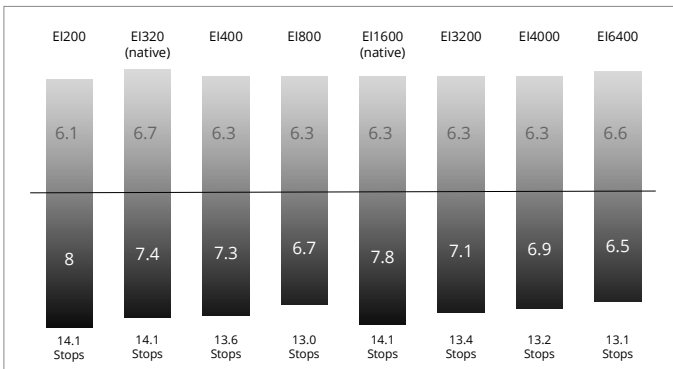

#### Recording Specifications

Refer to [Recording Specifications](#) in the Specifications section for more information.

#### EI Grayscale

When recording at 8K 30fps video or below

When recording at above 8K 30fps video