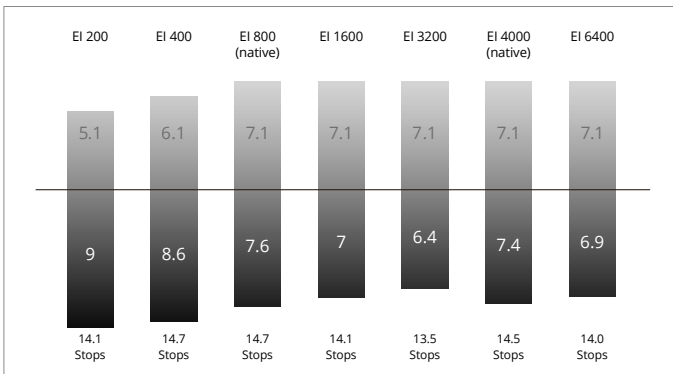

X9-8K Air Gimbal Camera

The X9-8K Air camera supports recording at up to 8K 75fps ProRes RAW video and capturing 44MP photos. The camera has 12+ stops of dynamic range when recording at above 30fps video and dual native ISO of 320/1600, and 14+ stops of dynamic range when recording at 30fps video or below and dual native ISO of 800/4000.

Camera Specifications

Recording Specifications

Refer to [Recording Specifications](#) in the Specifications section for more information.

EI Grayscale

When recording at 8K 30fps video or below